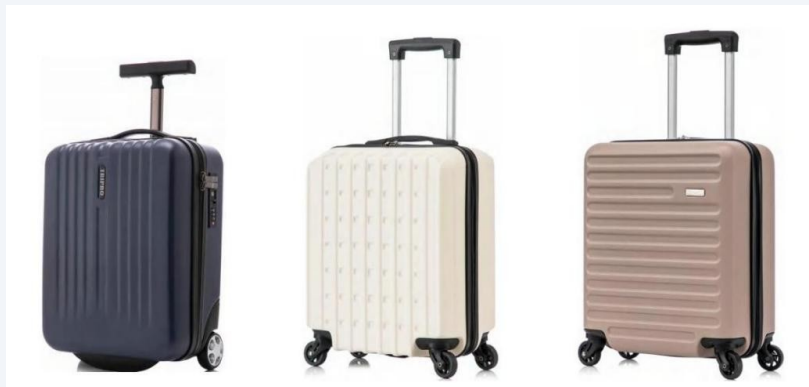

PP Collection

Polypropylene luggage - flexible, crack-resistant, and eco-friendly material choice.

Front Open Collection

Front-open laptop compartment luggage for business travellers needing quick device access.

Underseat Collection

Compact underseat cabin bags designed to fit airline sizer requirements.

Soft Collection

Soft-sided luggage with expandable capacity and multiple organisational pockets.

Bags Collection