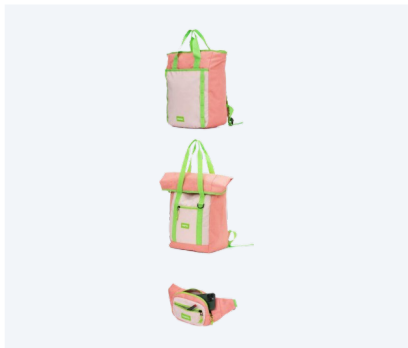

Bags Collection

Backpacks, children's bags, cosmetic bags, and fashion bags for retail, promotional, and corporate gifting.